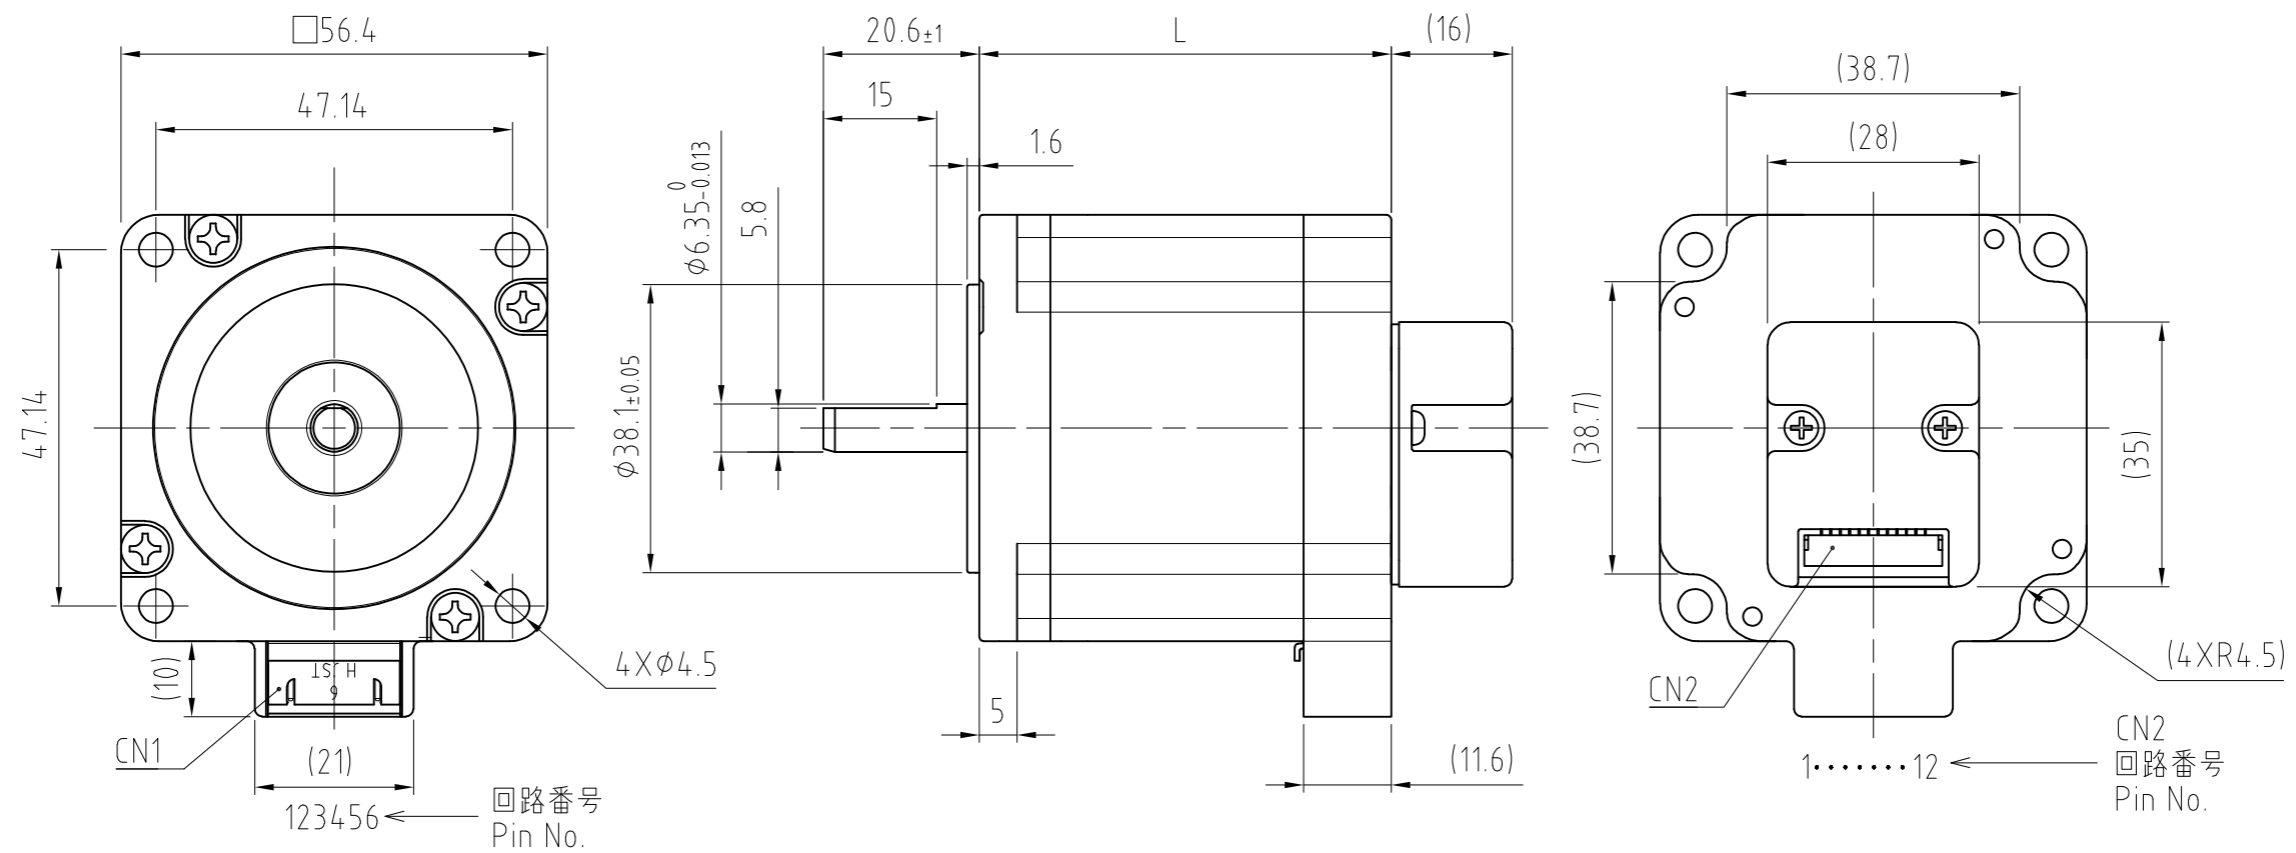

PDSA-UK-01

(C)Shinano kenshi Co., Ltd. All rights reserved.

CN1

Header	J.S.T. : S6B-XH-A-1(LF)(SN)
Mating connector	J.S.T. : XHP-6

CN2

Header	J.S.T. : SM12B-GHS-TB
Mating connector	J.S.T. : GHR-12V-S

品名 Model No.	モータ長L(mm) Motor length
PMSA-■56D1■E-N■	42
PMSA-■56D3■E-N■	54.5
PMSA-■56D5■E-N■	77.5