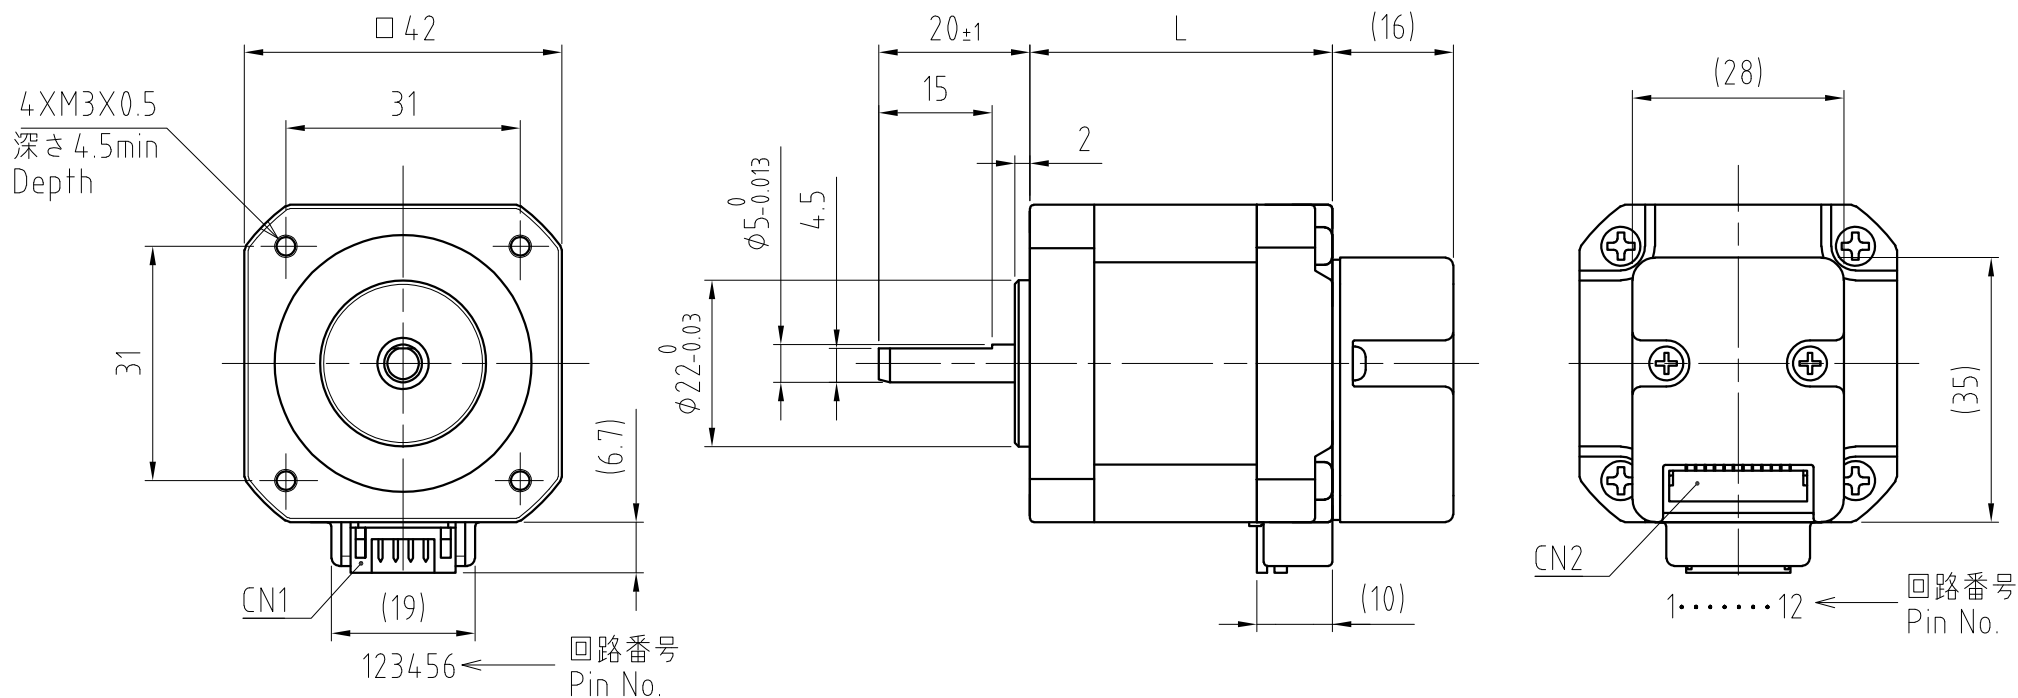

PDSA-UK-01

(C)Shinano kenshi Co., Ltd. All rights reserved.

CN1

Header	J.S.T. : S6B-PH-K-S(LF)(SN)
Mating connector	J.S.T. : PHR-6

CN2

Header	J.S.T. : SM12B-GHS-TB
Mating connector	J.S.T. : GHR-12V-S

品名 Model No.	モータ長L(mm) Motor length
PMSA-■42D1■E-N■	34.0
PMSA-■42D2■E-N■	40.0
PMSA-■42D3■E-N■	47.5