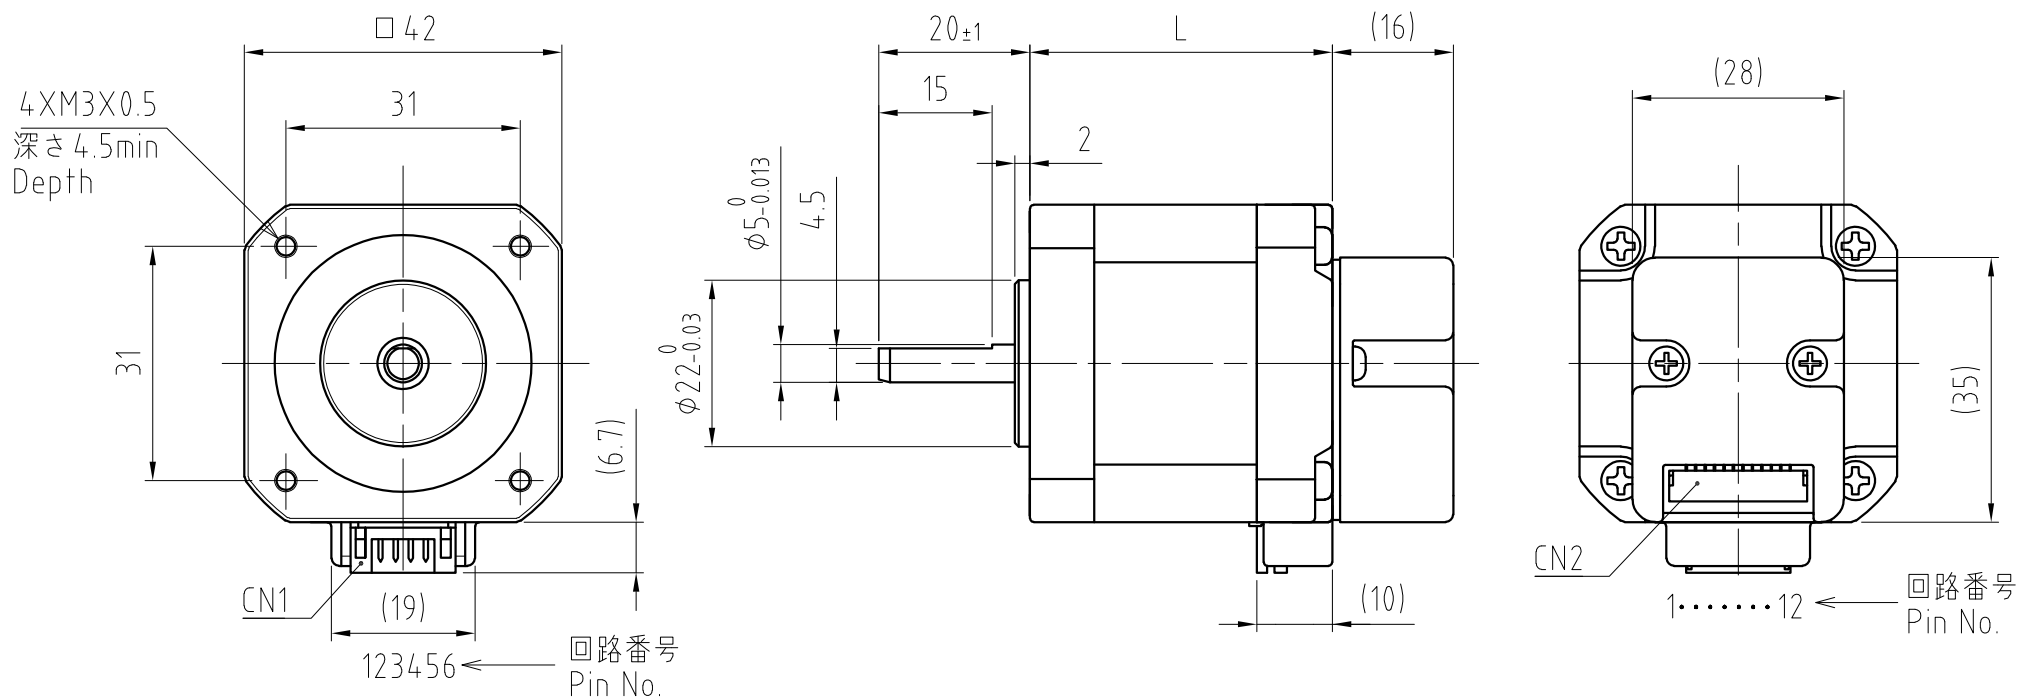

PDSB-BA

(C) Shinano Kenshi Co., Ltd. All rights reserved.

CN1

Header	J.S.T. : S6B-PH-K-S(LF)(SN)
Mating connector	J.S.T. : PHR-6

CN2

Header	J.S.T. : SM12B-GHS-TB
Mating connector	J.S.T. : GHR-12V-S

品名 Model No.	モータ長L(mm) Motor length
PMSA-■42D1■E-N■	34.0
PMSA-■42D2■E-N■	40.0
PMSA-■42D3■E-N■	47.5