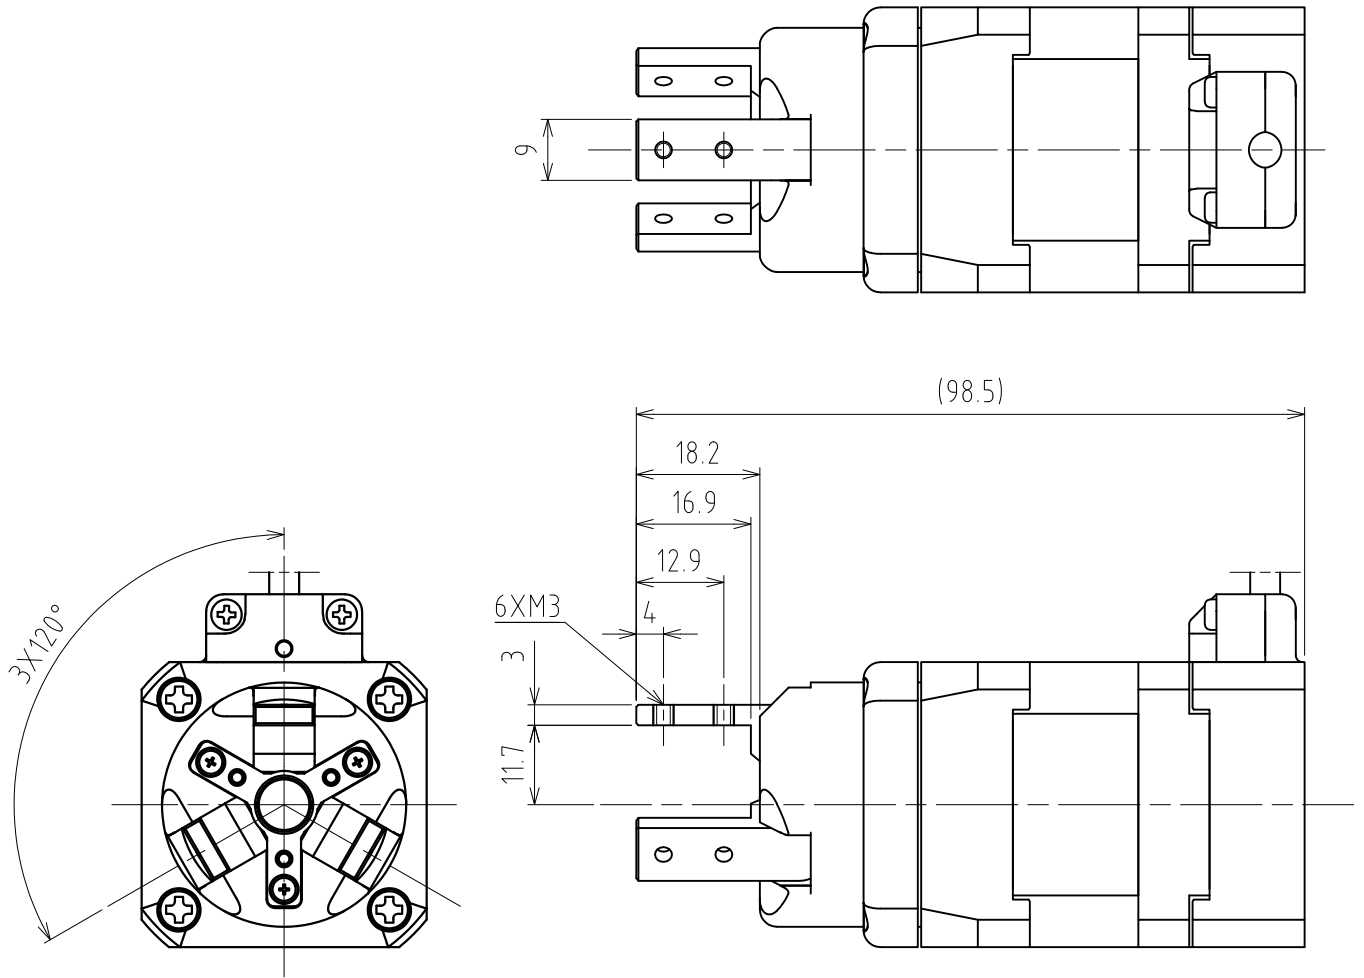

ARH305A

(C) Shinano Kenshi Co.,Ltd. All rights reserved.

爪取付形状

爪可動範囲

ARH305A