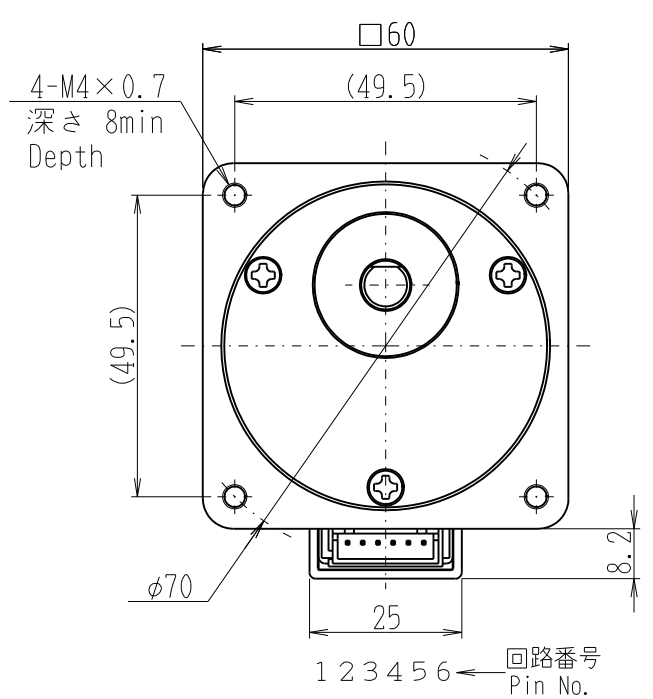

(C)Shinano Kenshi Co.,Ltd. All rights reserved.

Header	JST:B6B-XH-A(LF)(SN)
Mating connector	JST:XHP-6