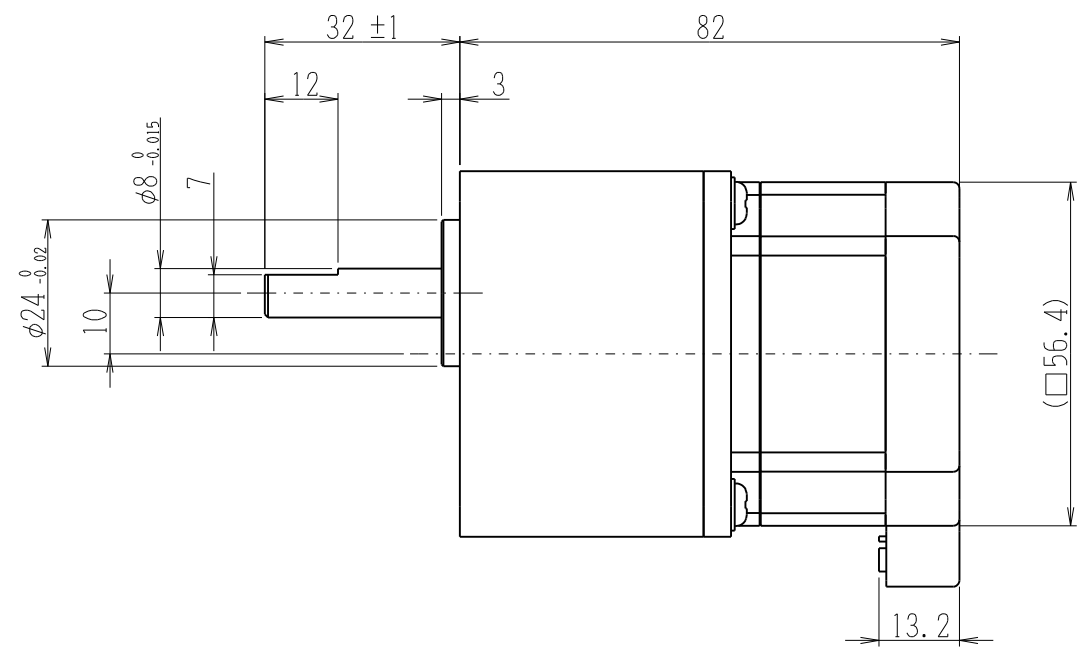

(C)Shinano Kenshi Co.,Ltd. All rights reserved.

Header	JST:B6B-XH-A(LF)(SN)
Mating connector	JST:XHP-6